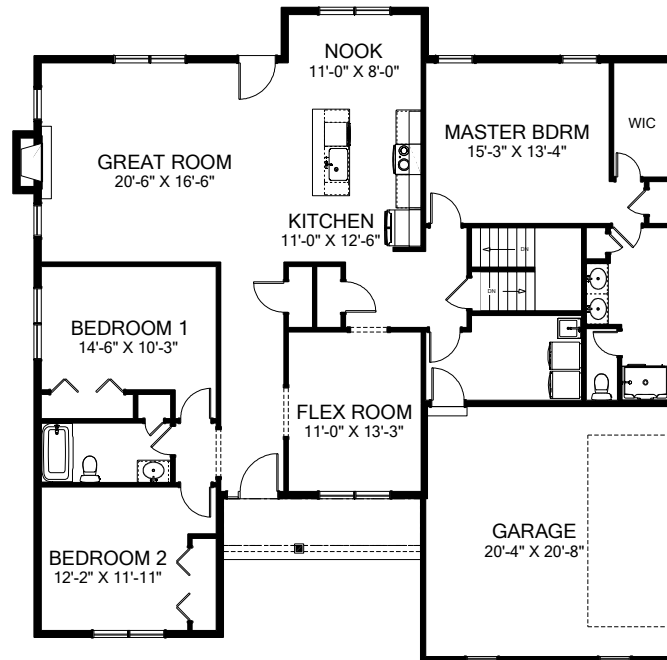

# the WOODBURY

2,003 Square Feet

First Floor

 OutlookConstruction.com

Homes may be shown with optional items including but not limited to: trim details, cabinetry, hatches, planter shelves, bookshelves, whirlpools, tray ceilings, window headers, entry and garage door styles, flooring, exterior colors, siding details, brick, stone, skylights, and/or fireplaces. Please contact Outlook Construction for current features and specifications. 2/2018