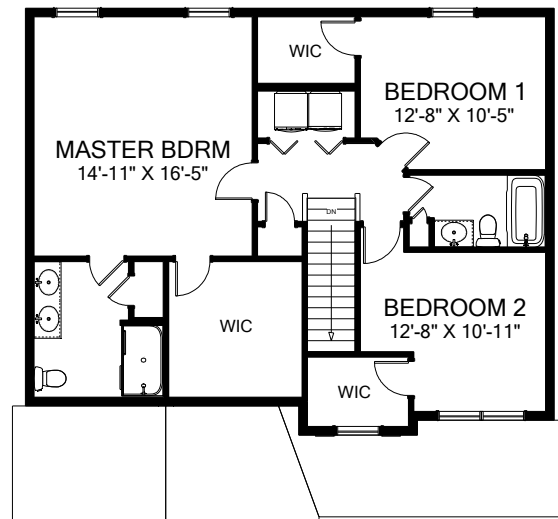

the Hanover

1,751 Square Feet

First Floor

Second Floor