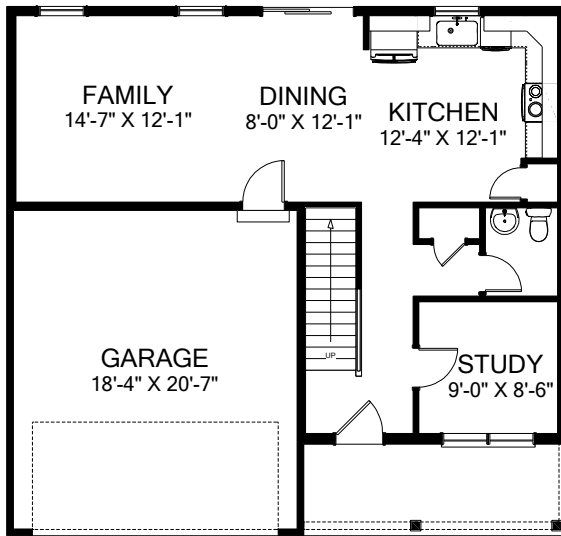

the Hanover

1,751 Square Feet

First Floor

Second Floor