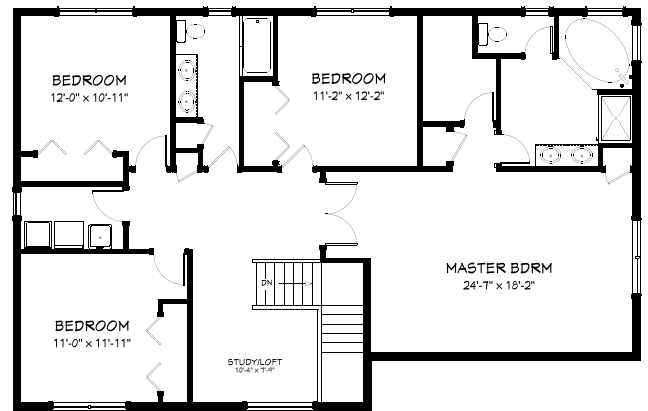

# the Laurel II

2,650 Square Feet

First Floor

Second Floor