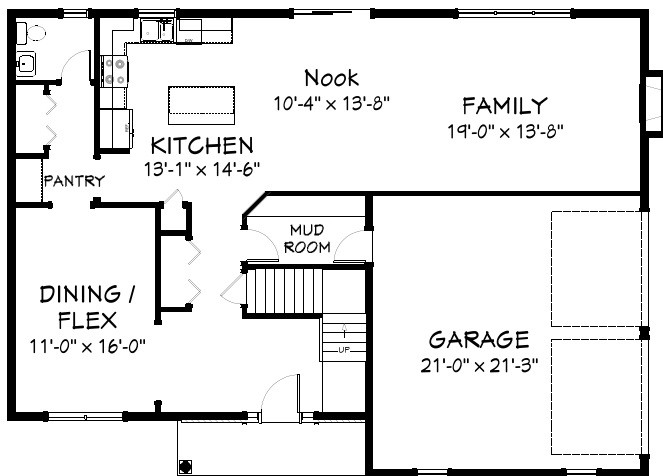

# the Laurel II

2,650 Square Feet

First Floor

Second Floor