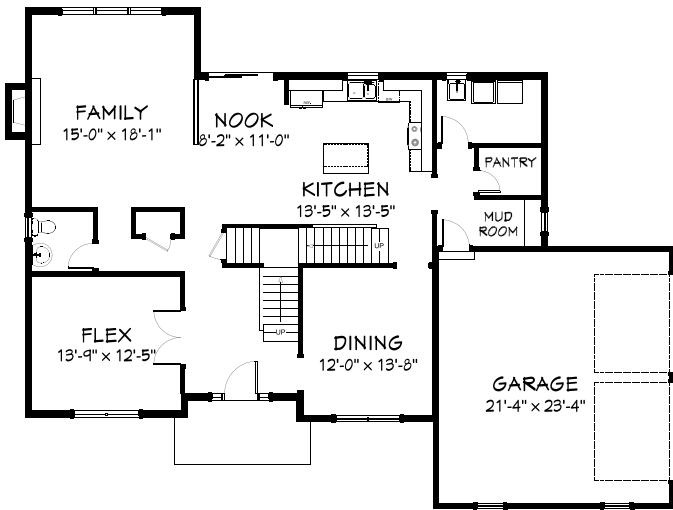

# the Graystone

2,712 Square Feet

First Floor

Second Floor