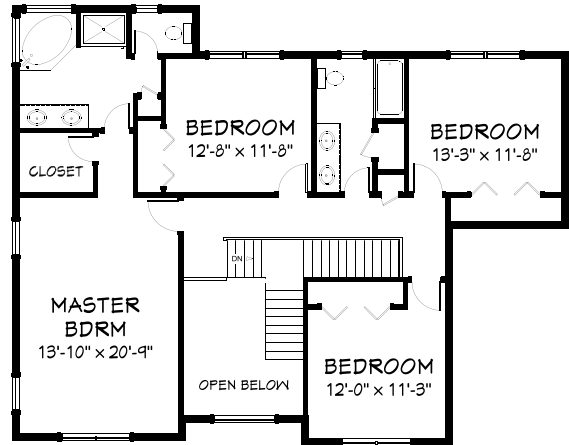

# the Graystone

2,712 Square Feet

First Floor

Second Floor