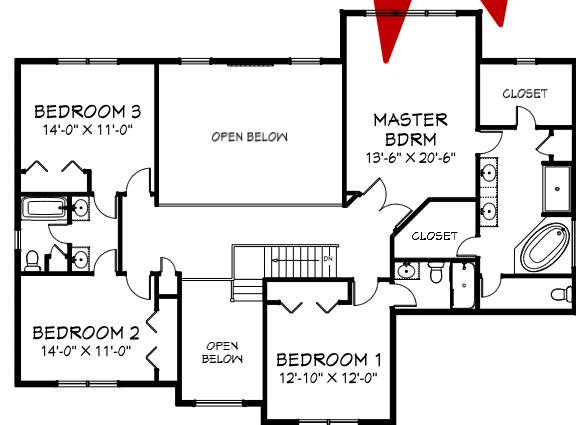

## Quick Delivery Home

**OUTLOOK**  
CONSTRUCTION  
*Your Builder*

**Circle Green - Lot # 10**  
**S. Abington Township, PA**  
**\$589,900**

3,480 sq. ft. – MLS# 20-1279

**Privacy! - Abuts  
Water Reservoir  
Lands**

- Ceramic Tile Flooring
- LVP Flooring
- Granite Countertops
- 2 Story Family Room
- Center Kitchen Island
- Gourmet Kitchen Appliances
- 4 Bedrooms, Flex Room
- Natural Gas Heat w/ Central Air
- Gas fireplace
- Oak staircase
- Master Suite
- 2 Car garage w/ openers
- Superior Walls walkout basement
- Public water, gas, & sewage
- Partial Stone Front
- Timber Accent Entry
- Composite Rear Deck
- Landscape Package
- Paved Driveway
- Large 1+ acre lot
- RWC 12 Year Warranty