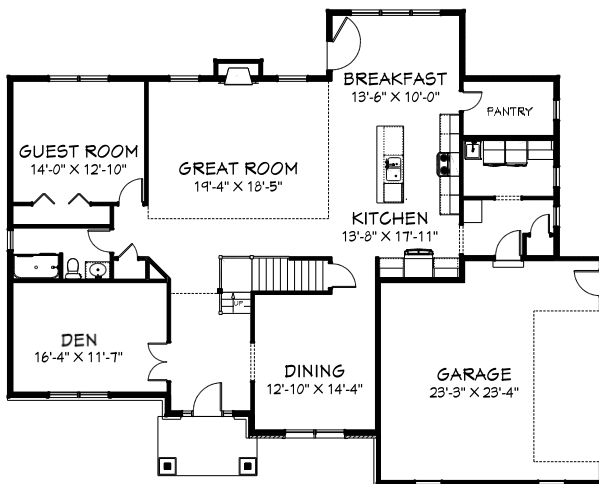

## Quick Delivery Home

**OUTLOOK**  
CONSTRUCTION  
*Your Builder*

**Circle Green - Lot # 10**  
**S. Abington Township, PA**  
**\$589,900**

3,480 sq. ft. – MLS# 20-1279

**Privacy! - Abuts  
Water Reservoir  
Lands**

- Ceramic Tile Flooring
- LVP Flooring
- Granite Countertops
- 2 Story Family Room
- Center Kitchen Island
- Gourmet Kitchen Appliances
- 4 Bedrooms, Flex Room
- Natural Gas Heat w/ Central Air
- Gas fireplace
- Oak staircase
- Master Suite
- 2 Car garage w/ openers
- Superior Walls walkout basement
- Public water, gas, & sewage
- Partial Stone Front
- Timber Accent Entry
- Composite Rear Deck
- Landscape Package
- Paved Driveway
- Large 1+ acre lot
- RWC 12 Year Warranty