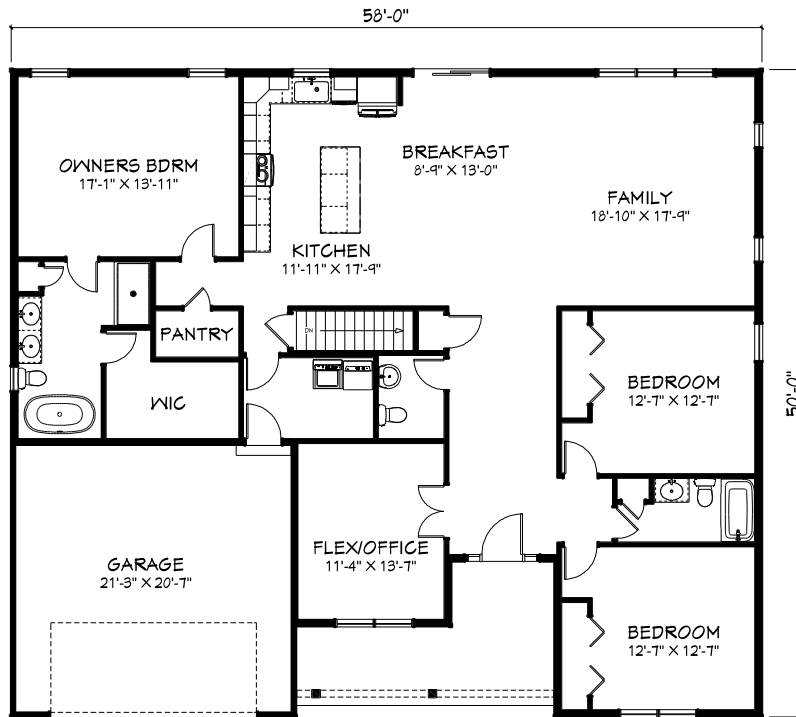

the Lakemont

2,256 Square Feet

 OutlookConstruction.com

Homes may be shown with optional items including but not limited to: trim details, cabinetry, hatches, planter shelves, bookshelves, whirlpools, tray ceilings, window headers, entry and garage door styles, flooring, exterior colors, siding details, brick, stone, skylights, and/or fireplaces. Please contact Outlook Construction for current features and specifications. 9/2024