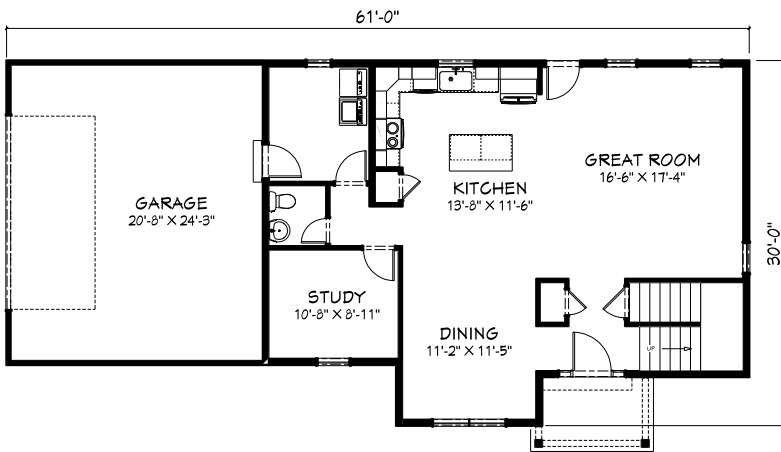

the MAPLEWOOD

2,120 Square Feet

First Floor

Second Floor

 OutlookConstruction.com

Homes may be shown with optional items including but not limited to: trim details, cabinetry, hatches, planter shelves, bookshelves, whirlpools, tray ceilings, window headers, entry and garage door styles, flooring, exterior colors, siding details, brick, stone, skylights, and/or fireplaces. Please contact Outlook Construction for current features and specifications. 9/2024