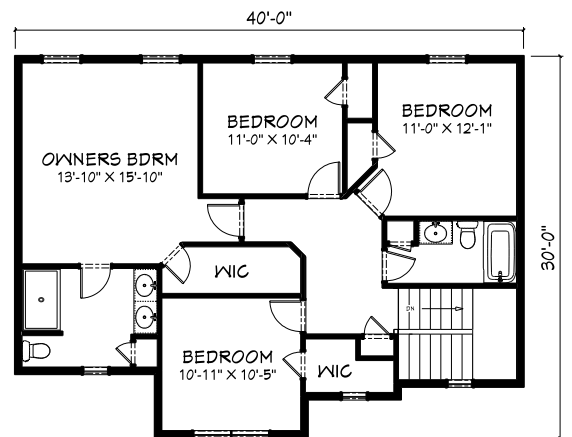

the MAPLEWOOD

2,120 Square Feet

First Floor

Second Floor

 OutlookConstruction.com

Homes may be shown with optional items including but not limited to: trim details, cabinetry, hatches, planter shelves, bookshelves, whirlpools, tray ceilings, window headers, entry and garage door styles, flooring, exterior colors, siding details, brick, stone, skylights, and/or fireplaces. Please contact Outlook Construction for current features and specifications. 9/2024