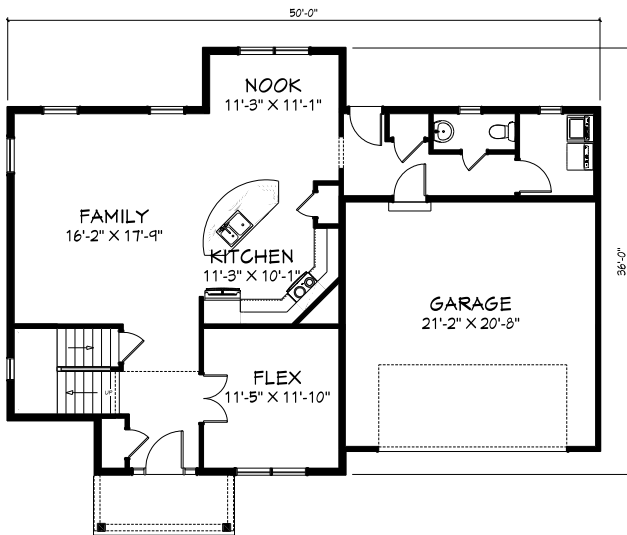

# the FORESTCREST

2,370 Square Feet

First Floor

Second Floor

 OutlookConstruction.com

*Homes may be shown with optional items including but not limited to: trim details, cabinetry, hatches, planter shelves, bookshelves, whirlpools, tray ceilings, window headers, entry and garage door styles, flooring, exterior colors, siding details, brick, stone, skylights, and/or fireplaces. Please contact Outlook Construction for current features and specifications. 9/2024*