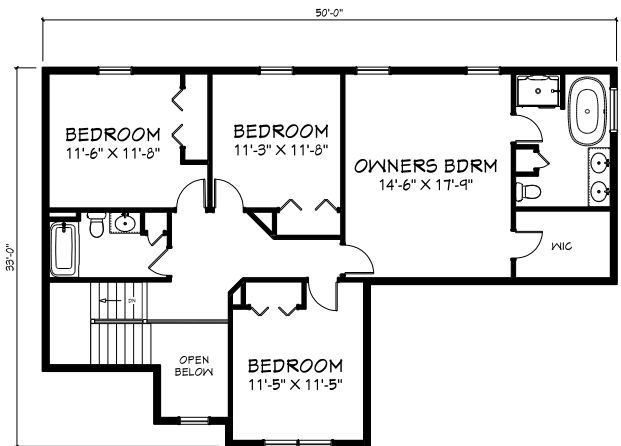

# the FORESTCREST

2,370 Square Feet

First Floor

Second Floor

 OutlookConstruction.com

*Homes may be shown with optional items including but not limited to: trim details, cabinetry, hatches, planter shelves, bookshelves, whirlpools, tray ceilings, window headers, entry and garage door styles, flooring, exterior colors, siding details, brick, stone, skylights, and/or fireplaces. Please contact Outlook Construction for current features and specifications. 9/2024*