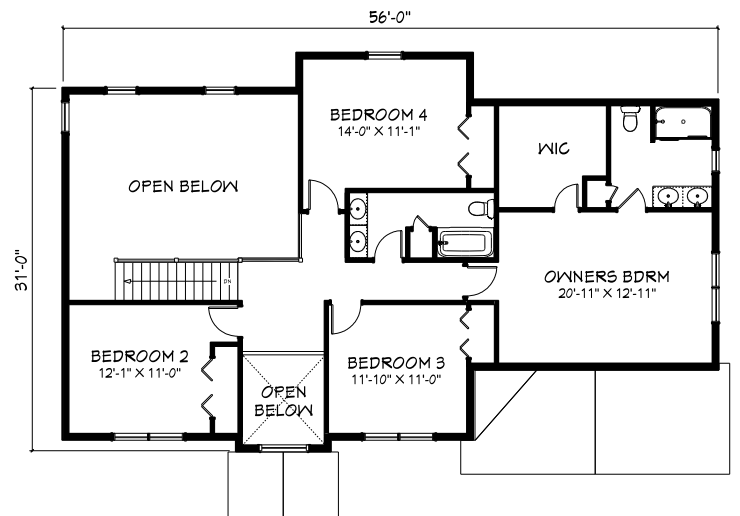

the BIRCHWOOD

2,524 Square Feet

First Floor

Second Floor

 OutlookConstruction.com

Homes may be shown with optional items including but not limited to: trim details, cabinetry, hatches, planter shelves, bookshelves, whirlpools, tray ceilings, window headers, entry and garage door styles, flooring, exterior colors, siding details, brick, stone, skylights, and/or fireplaces. Please contact Outlook Construction for current features and specifications. 2/2018