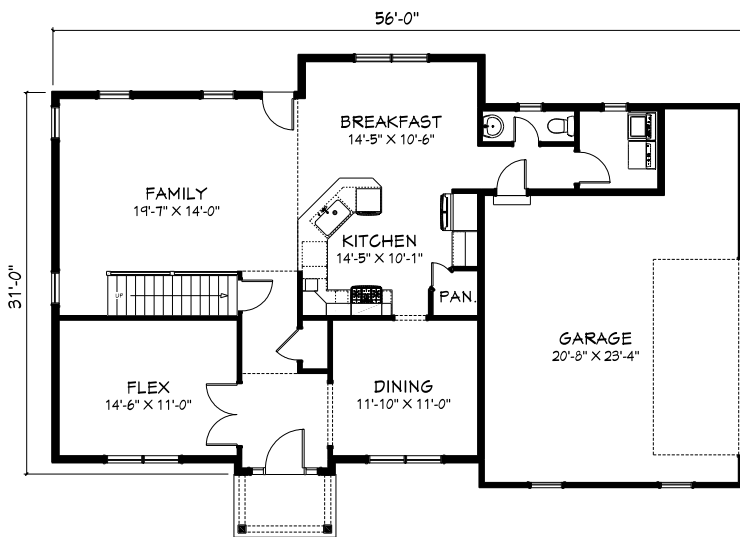

the BIRCHWOOD

2,524 Square Feet

First Floor

Second Floor

 OutlookConstruction.com

Homes may be shown with optional items including but not limited to: trim details, cabinetry, hatches, planter shelves, bookshelves, whirlpools, tray ceilings, window headers, entry and garage door styles, flooring, exterior colors, siding details, brick, stone, skylights, and/or fireplaces. Please contact Outlook Construction for current features and specifications. 2/2018