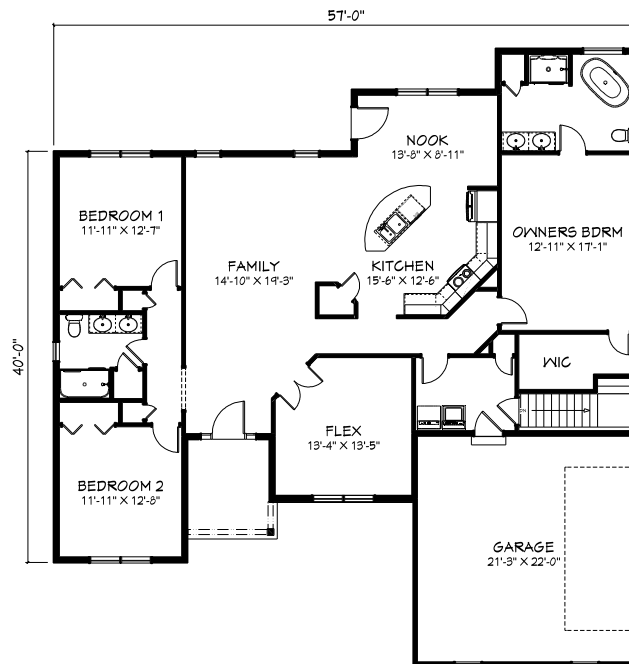

the Meadowbrook

2,050 Square Feet

First Floor

 OutlookConstruction.com

Homes may be shown with optional items including but not limited to: trim details, cabinetry, hatches, planter shelves, bookshelves, whirlpools, tray ceilings, window headers, entry and garage door styles, flooring, exterior colors, siding details, brick, stone, skylights, and/or fireplaces. Please contact Outlook Construction for current features and specifications. 9/2024