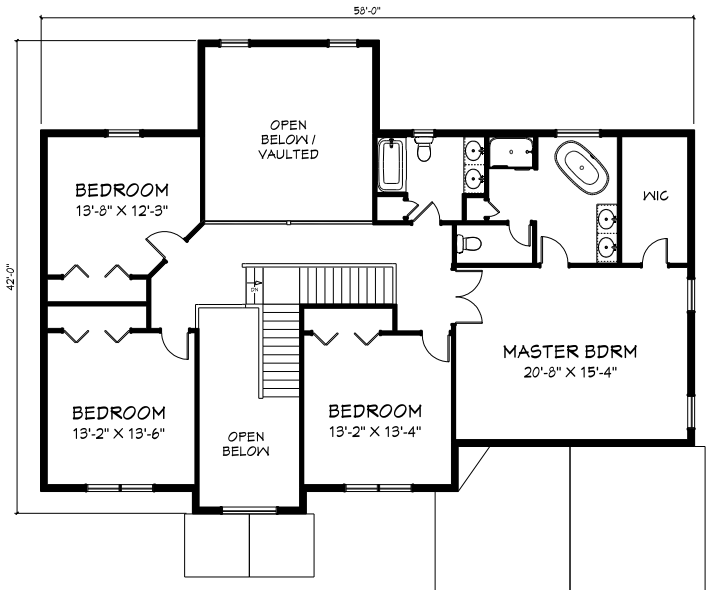

the **TIMBERSTONE**

3,240 Square Feet

First Floor

Second Floor

 [OutlookConstruction.com](https://www.OutlookConstruction.com)

Homes may be shown with optional items including but not limited to: trim details, cabinetry, hatches, planter shelves, bookshelves, whirlpools, tray ceilings, window headers, entry and garage door styles, flooring, exterior colors, siding details, brick, stone, skylights, and/or fireplaces. Please contact Outlook Construction for current features and specifications. 9/2024