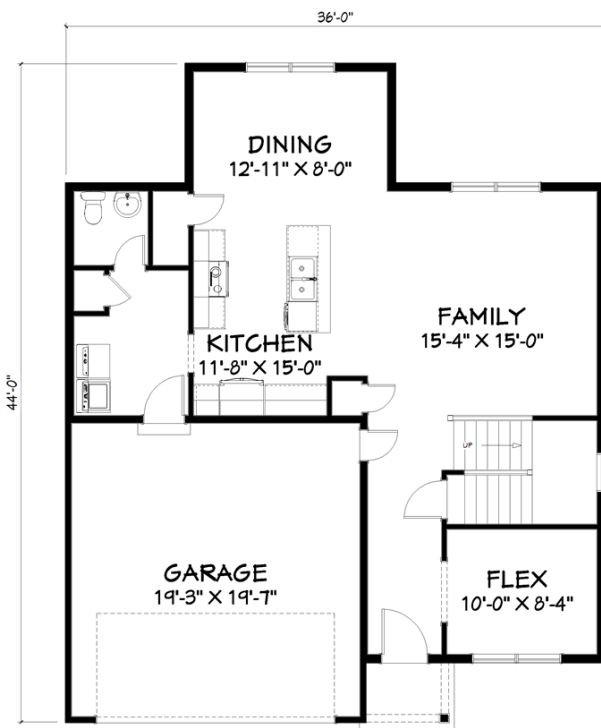

the Tranquil

1,972 Square Feet

First Floor

Second Floor

 OutlookConstruction.com

Homes may be shown with optional items including but not limited to: trim details, cabinetry, hatches, planter shelves, bookshelves, whirlpools, tray ceilings, window headers, entry and garage door styles, flooring, exterior colors, siding details, brick, stone, skylights, and/or fireplaces. Please contact Outlook Construction for current features and specifications. 2/2018