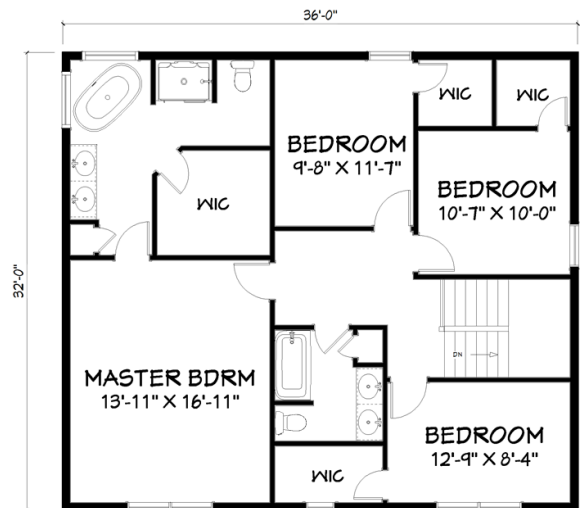

the Tranquil

1,972 Square Feet

First Floor

Second Floor

 OutlookConstruction.com

Homes may be shown with optional items including but not limited to: trim details, cabinetry, hatches, planter shelves, bookshelves, whirlpools, tray ceilings, window headers, entry and garage door styles, flooring, exterior colors, siding details, brick, stone, skylights, and/or fireplaces. Please contact Outlook Construction for current features and specifications. 2/2018